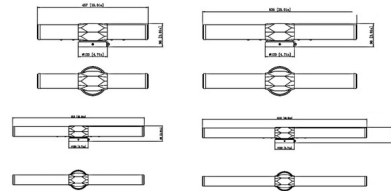

Description

The Cooper Color-Select Bathroom Vanity Light brings a clean, art deco beauty to your interior space. The prism inspired base holds a smooth diffuser, capped on the end, that casts warm shadows of light across your room. May be mounted horizontally or vertically. Note: Built in color temperature adjustability. Switch from 2700K/3000K/3500K/4000K/5000K.

Shown in brushed nickel / frosted

Specifications

COLOR Frosted
BODY FINISH Brushed Nickel
WATTAGE 25W
DIMMER Low Voltage Electronic
DIMENSIONS 25"W x 4.75"H x 3.8"D
INTEGRATED LED MODULE 1 x LED/25W/120V LED
COUNTRY OF ORIGIN China