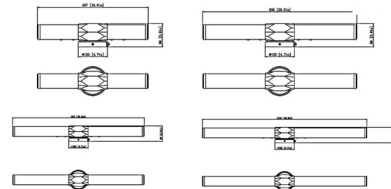

CLICK TO VIEW PRODUCT

Notes: