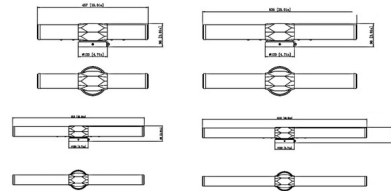

Description

The Cooper Color-Select Bathroom Vanity Light brings a clean, art deco beauty to your interior space. The prism inspired base holds a smooth diffuser, capped on the end, that casts warm shadows of light across your room. May be mounted horizontally or vertically. Note: Built in color temperature adjustability. Switch from 2700K/3000K/3500K/4000K/5000K.

Shown in chrome / frosted

Specifications

COLOR Frosted
 BODY FINISH Chrome
 WATTAGE 32W
 DIMMER Low Voltage Electronic
 DIMENSIONS 32"W x 4.75"H x 3.8"D
 INTEGRATED LED MODULE 1 x LED/32W/120V LED
 COUNTRY OF ORIGIN China