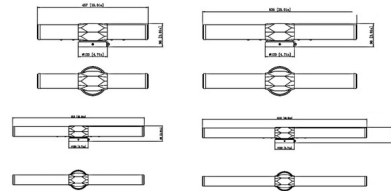

Description

The Cooper Color-Select Bathroom Vanity Light brings a clean, art deco beauty to your interior space. The prism inspired base holds a smooth diffuser, capped on the end, that casts warm shadows of light across your room. May be mounted horizontally or vertically. Note: Built in color temperature adjustability. Switch from 2700K/3000K/3500K/4000K/5000K.

Shown in matte black / frosted

Specifications

COLOR Frosted
BODY FINISH Matte Black
WATTAGE 32W
DIMMER Low Voltage Electronic
DIMENSIONS 32"W x 4.75"H x 3.8"D
INTEGRATED LED MODULE 1 x LED/32W/120V LED
COUNTRY OF ORIGIN China