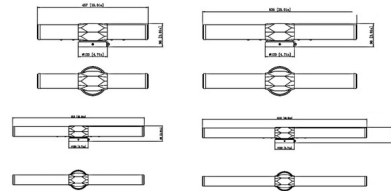

Description

The Cooper Color-Select Bathroom Vanity Light brings a clean, art deco beauty to your interior space. The prism inspired base holds a smooth diffuser, capped on the end, that casts warm shadows of light across your room. May be mounted horizontally or vertically. Note: Built in color temperature adjustability. Switch from 2700K/3000K/3500K/4000K/5000K.

Shown in brushed nickel / frosted

Specifications

COLOR Frosted
BODY FINISH Brushed Nickel
WATTAGE 40W
DIMMER Low Voltage Electronic
DIMENSIONS 40"W x 4.75"H x 3.8"D
INTEGRATED LED MODULE 1 x LED/40W/120V LED
COUNTRY OF ORIGIN China