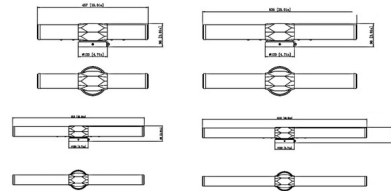

Lightology

lightology.com
866-954-4489
05-24-26

Project: _____

Company: _____

Location: _____ Fixture Type: _____

SPEC #: **ZLT1297769**

Approved On: _____ Approved By: _____

Cooper Bathroom Vanity Light By Z-Lite

Description

The Cooper Color-Select Bathroom Vanity Light brings a clean, art deco beauty to your interior space. The prism inspired base holds a smooth diffuser, capped on the end, that casts warm shadows of light across your room. May be mounted horizontally or vertically. Note: Built in color temperature adjustability. Switch from 2700K/3000K/3500K/4000K/5000K.

Shown in brushed nickel / frosted