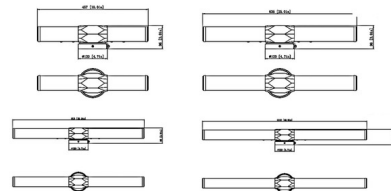

Lightology

lightology.com
866-954-4489
05-24-26

Project: _____

Company: _____

Location: _____ Fixture Type: _____

SPEC #: **ZLT1297772**

Approved On: _____ Approved By: _____

Cooper Bathroom Vanity Light By Z-Lite

Description

The Cooper Color-Select Bathroom Vanity Light brings a clean, art deco beauty to your interior space. The prism inspired base holds a smooth diffuser, capped on the end, that casts warm shadows of light across your room. May be mounted horizontally or vertically. Note: Built in color temperature adjustability. Switch from 2700K/3000K/3500K/4000K/5000K.

Shown in modern gold / frosted

Specifications

COLOR . . . . . Frosted
BODY FINISH . . . . . Modern Gold
WATTAGE 40W
DIMMER . . . . . Low Voltage Electronic
DIMENSIONS . . . . . 40"W x 4.75"H x 3.8"D
INTEGRATED LED MODULE . . . . . 1 x LED/40W/120V LED
COUNTRY OF ORIGIN . . . . . China

Technical Information

COLOR RENDERING . . . . . 90 CRI
LAMP COLOR . . . . . CCT Select
LUMENS/WATT 78.75
LUMINOUS FLUX . . . . . 3150 lumens

CLICK TO VIEW PRODUCT

Notes: