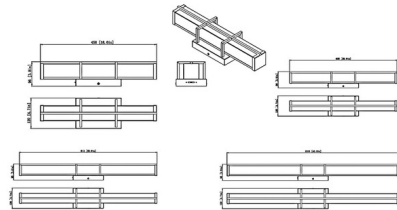

CLICK TO VIEW PRODUCT

Notes: