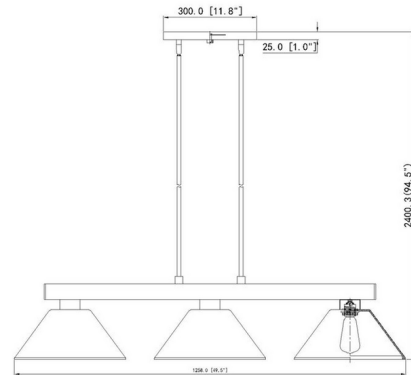

### Specifications

COLOR	Matte Opal
BODY FINISH	Modern Gold
WATTAGE	51W
DIMMER	Standard 120V
DIMENSIONS	49.5"L x 14.25"W x 10.5"H
BULB NOT INCLUDED	3 x A19/Medium (E26)/17W/120V LED
COUNTRY OF ORIGIN	China