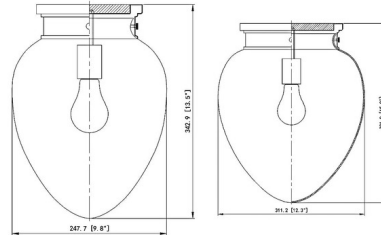

By Z-Lite

Description

The Gideon Ceiling Flush Light adds a vintage, schoolhouse charm to your interior space. The classic, teardrop shaped glass casts warm shadows of light across your room.

Shown in brushed nickel / etched opal

Specifications

COLOR	Etched Opal
BODY FINISH	Brushed Nickel
WATTAGE	9W
DIMMER	Standard 120V
DIMENSIONS	9.8"W x 13.5"H
BULB NOT INCLUDED	1 x A19/Medium (E26)/9W/120V LED
COUNTRY OF ORIGIN	China

CLICK TO VIEW PRODUCT