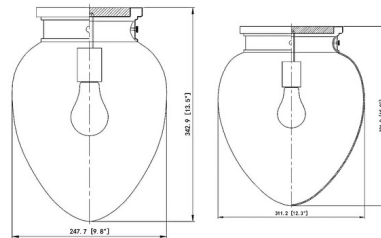

Description

The Gideon Ceiling Flush Light adds a vintage, schoolhouse charm to your interior space. The classic, teardrop shaped glass casts warm shadows of light across your room.

Shown in brushed nickel / etched opal

Specifications

COLOR Etched Opal
BODY FINISH Brushed Nickel
WATTAGE 9W
DIMMER Standard 120V
DIMENSIONS 9.8"W x 13.5"H
BULB NOT INCLUDED 1 x A19/Medium (E26)/9W/120V LED
COUNTRY OF ORIGIN China

CLICK TO VIEW PRODUCT