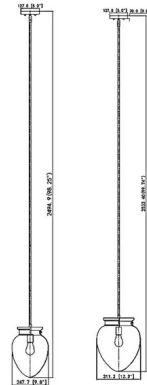

### Specifications

COLOR . . . . . Etched Opal  
BODY FINISH . . . . . Matte Black  
WATTAGE . . . . . 27W  
DIMMER . . . . . Standard 120V  
DIMENSIONS . . . . . 9.8"W x 14.5"H  
BULB NOT INCLUDED . . . . . 1 x A19/Medium (E26)/27W/120V LED  
COUNTRY OF ORIGIN . . . . . China

### Technical Information

PRODUCT DIMENSIONS . . . . Downloads: One 3", One 6", and Three 12" Included

Shown in matte black / etched opal

CLICK TO VIEW PRODUCT

Notes: