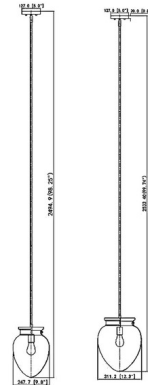

Lightology

lightology.com
866-954-4489
07-06-26

Project: _____

Company: _____

Location: _____ Fixture Type: _____

SPEC #: **ZLT1297816**

Approved On: _____ Approved By: _____

Gideon Pendant By Z-Lite

Description

The Gideon Pendant adds a vintage, schoolhouse charm to your interior space. The classic, teardrop shaped glass casts warm shadows of light across your room.

Shown in matte black / etched opal

Specifications

COLOR	Etched Opal
BODY FINISH	Matte Black
WATTAGE	27W
DIMMER	Standard 120V
DIMENSIONS	9.8"W x 14.5"H
BULB NOT INCLUDED	1 x A19/Medium (E26)/27W/120V LED
COUNTRY OF ORIGIN	China

Technical Information

PRODUCT DIMENSIONS . . . Downloads: One 3", One 6", and Three 12" Included

CLICK TO VIEW PRODUCT

Notes: