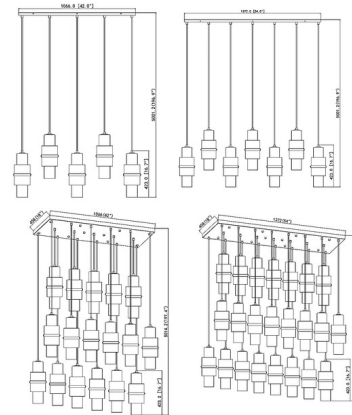

Lightology

lightology.com
866-954-4489
06-29-26

Project: _____

Company: _____

Location: _____ Fixture Type: _____

SPEC #: **ZLT1297833**

Approved On: _____ Approved By: _____

Cayden Linear Multi Light Pendant By Z-Lite

Description

The Cayden Linear Multi Light Pendant brings a stunning sophistication to your interior space. Each Etched Glass cylinder is surrounded by textured clear glass with decorative cuff that casts warm shadows of light across your room.

Shown in modern gold

Specifications

COLOR	N/A
BODY FINISH	Modern Gold
WATTAGE	45W
DIMMER	Standard 120V
DIMENSIONS	186.75"L x 4.75"W x 16.7"H
BULB NOT INCLUDED	5 x A19/Medium (E26)/9W/120V LED
COUNTRY OF ORIGIN	China