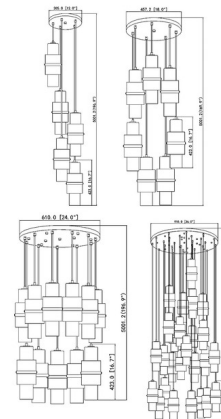

### Description

The Cayden Round Multi Light Pendant brings a stunning sophistication to your interior space. Each Etched Glass cylinder is surrounded by textured clear glass with decorative cuff that casts warm shadows of light across your room.

### Specifications

COLOR . . . . . Etched Glass  
 BODY FINISH . . . . . Matte Black  
 WATTAGE . . . . . 45W  
 DIMMER . . . . . Standard 120V  
 DIMENSIONS . . . . . 12"W x 16.7"H  
 BULB NOT INCLUDED . . . . . 5 x A19/Medium (E26)/9W/120V LED  
 COUNTRY OF ORIGIN . . . . . China