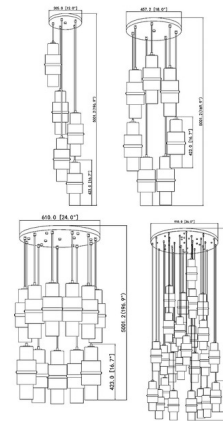

Lightology

lightology.com
866-954-4489
02-19-26

Project: _____

Company: _____

Location: _____ Fixture Type: _____

SPEC #: **ZLT1297835**

Approved On: _____ Approved By: _____

Cayden Round Multi Light Pendant By Z-Lite

Description

The Cayden Round Multi Light Pendant brings a stunning sophistication to your interior space. Each Etched Glass cylinder is surrounded by textured clear glass with decorative cuff that casts warm shadows of light across your room.

Shown in matte black / etched glass

Specifications

COLOR Etched Glass
 BODY FINISH Matte Black
 WATTAGE 45W
 DIMMER Standard 120V
 DIMENSIONS 12"W x 16.7"H
 BULB NOT INCLUDED 5 x A19/Medium (E26)/9W/120V LED
 COUNTRY OF ORIGIN China