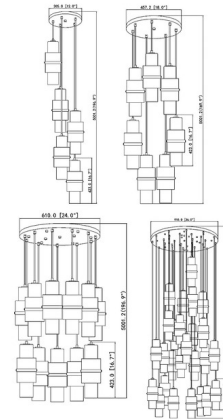

### Description

The Cayden Round Multi Light Pendant brings a stunning sophistication to your interior space. Each Etched Glass cylinder is surrounded by textured clear glass with decorative cuff that casts warm shadows of light across your room.

### Specifications

COLOR	Etched Glass
BODY FINISH	Matte Black
WATTAGE	45W
DIMMER	Standard 120V
DIMENSIONS	12"W x 16.7"H
BULB NOT INCLUDED	5 x A19/Medium (E26)/9W/120V LED
COUNTRY OF ORIGIN	China

CLICK TO VIEW PRODUCT