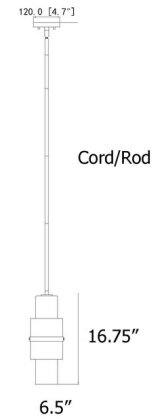

Description

The Cayden Pendant brings a stunning sophistication to your interior space. An Etched Glass cylinder is surrounded by a textured clear glass with decorative cuff that casts warm shadows of light across your room.

Shown in brushed nickel / etched glass

Specifications

COLOR	Etched Glass
BODY FINISH	Brushed Nickel
WATTAGE	9W
DIMMER	Standard 120V
DIMENSIONS	6.5"W x 16.75"H
BULB NOT INCLUDED	1 x A19/Medium (E26)/9W/120V LED
COUNTRY OF ORIGIN	China