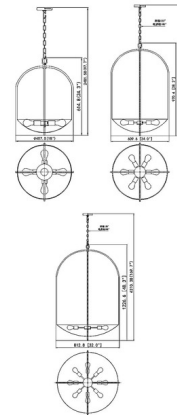

Lightology

lightology.com
866-954-4489
04-25-26

Project: _____

Company: _____

Location: _____ Fixture Type: _____

SPEC #: **ZLT1297850**

Approved On: _____ Approved By: _____

Devon Pendant By Z-Lite

Description

The Devon Pendant brings a bold, art deco look to your interior space. The sculptural frame holds bowl shaped glass that casts warm shadows of light across your room.

Shown in modern gold / sand blast

Specifications

COLOR Sand Blast
BODY FINISH Modern Gold
WATTAGE 36W
DIMMER Standard 120V
DIMENSIONS 18"W x 24.3"H
BULB NOT INCLUDED 4 x A19/Medium (E26)/9W/120V LED
COUNTRY OF ORIGIN China

CLICK TO VIEW PRODUCT