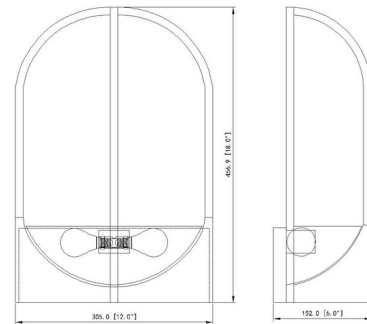

### Specifications

COLOR	Sand Blast
BODY FINISH	Modern Gold
WATTAGE	18W
DIMMER	Standard 120V
DIMENSIONS	12"W x 18"H x 6"D
BULB NOT INCLUDED	2 x B10/Candelabra (E12)/9W/120V LED
COUNTRY OF ORIGIN	China

CLICK TO VIEW PRODUCT