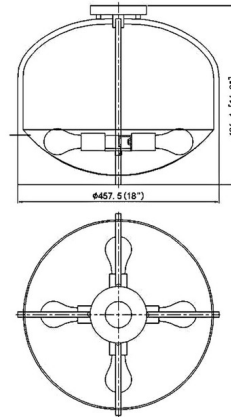

Specifications

COLOR Sand Blast
BODY FINISH Matte Black
WATTAGE 36W
DIMMER Standard 120V
DIMENSIONS 18"W x 16"H
BULB NOT INCLUDED 4 x A19/Medium (E26)/9W/120V LED
COUNTRY OF ORIGIN China

CLICK TO VIEW PRODUCT