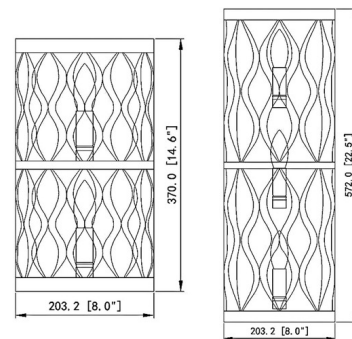

By Z-Lite

Description

The Harden Wall Sconce brings a romantic beauty to your interior space. Waves of ribbons cascade down a central fabric diffuser, casting warm shadows of light across your room.

Shown in matte black / white

Specifications

COLOR	White
BODY FINISH	Matte Black
WATTAGE	34W
DIMMER	Standard 120V
DIMENSIONS	8"W x 14.6"H x 4.5"D
BULB NOT INCLUDED	2 x B10/Candelabra (E12)/17W/120V LED
COUNTRY OF ORIGIN	China

CLICK TO VIEW PRODUCT