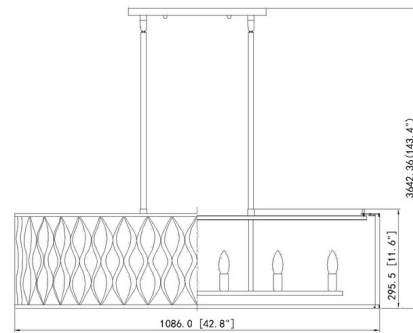

### Specifications

COLOR	White
BODY FINISH	Modern Gold
WATTAGE	170W
DIMMER	Standard 120V
DIMENSIONS	42.8\"L x 13\"W x 11.6\"H
BULB NOT INCLUDED	10 x B10/Candelabra (E12)/17W/120V LED
COUNTRY OF ORIGIN	China

### Technical Information

PRODUCT DIMENSIONS Downloads: Two 3\", Two 6\", Four 12\", and Eight 24\" Included

CLICK TO VIEW PRODUCT

Notes: