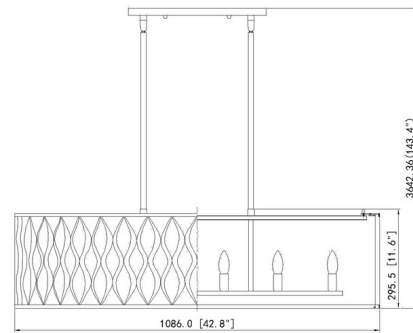

Specifications

COLOR	White
BODY FINISH	Modern Gold
WATTAGE	170W
DIMMER	Standard 120V
DIMENSIONS	42.8\"L x 13\"W x 11.6\"H
BULB NOT INCLUDED	10 x B10/Candelabra (E12)/17W/120V LED
COUNTRY OF ORIGIN	China

Technical Information

PRODUCT DIMENSIONS Downloads: Two 3\", Two 6\", Four 12\", and Eight 24\" Included

CLICK TO VIEW PRODUCT

Notes: