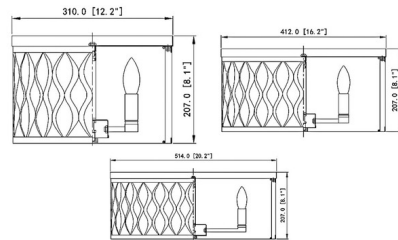

Shown in modern gold / white

Specifications

COLOR	White
BODY FINISH	Modern Gold
WATTAGE	51W
DIMMER	Standard 120V
DIMENSIONS	12.2\"W x 8.1\"H
BULB NOT INCLUDED	3 x B10/Candelabra (E12)/17W/120V LED
COUNTRY OF ORIGIN	China