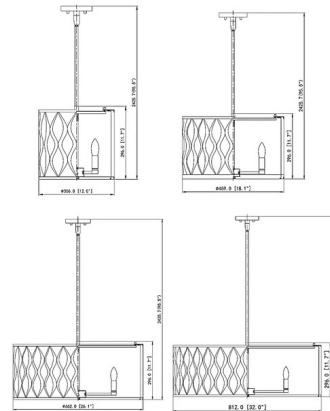

Specifications

COLOR White
 BODY FINISH Matte Black
 WATTAGE 51W
 DIMMER Standard 120V
 DIMENSIONS 12"W x 11.7"H
 BULB NOT INCLUDED 3 x B10/Candelabra (E12)/17W/120V LED
 COUNTRY OF ORIGIN China

Technical Information

PRODUCT DIMENSIONS Downloads: One 3", One 6", and Six 12" Included

CLICK TO VIEW PRODUCT

Notes: