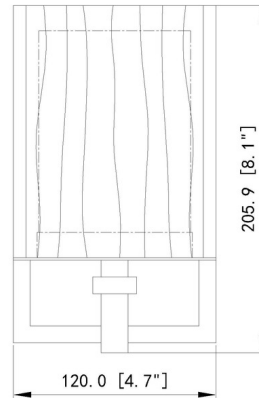

Shown in modern gold / clear / etched opal

Specifications

COLOR	Clear / Etched Opal
BODY FINISH	Modern Gold
WATTAGE	27W
DIMMER	Standard 120V
DIMENSIONS	4.7\"W x 8.1\"H x 5.75\"D
BULB NOT INCLUDED	1 x A19/Medium (E26)/27W/120V LED
COUNTRY OF ORIGIN	China

CLICK TO VIEW PRODUCT

Notes: