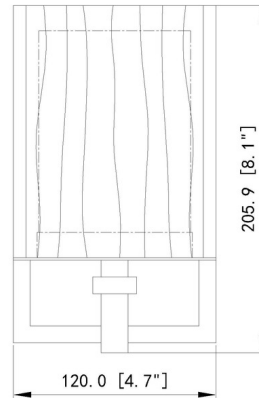

Lightology

lightology.com
866-954-4489
06-04-26

Project: _____

Company: _____

Location: _____ Fixture Type: _____

SPEC #: **ZLT1297882**

Approved On: _____ Approved By: _____

Grayson Wall Sconce By Z-Lite

Description

The Grayson Wall Sconce brings a sleek elegance to your interior space. The clean frame holds layered glass, smooth inner and lined outer, that casts warm shadows of light across your room. May be mounted with the glass up or down.

Shown in modern gold / clear / etched opal

Specifications

COLOR	Clear / Etched Opal
BODY FINISH	Modern Gold
WATTAGE	27W
DIMMER	Standard 120V
DIMENSIONS	4.7\"W x 8.1\"H x 5.75\"D
BULB NOT INCLUDED	1 x A19/Medium (E26)/27W/120V LED
COUNTRY OF ORIGIN	China