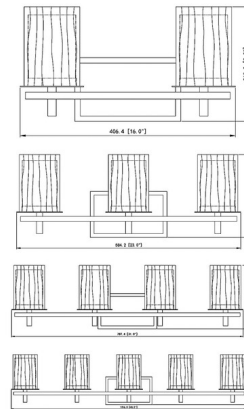

Description

The Grayson Bathroom Vanity Light brings a sleek elegance to your interior space. The clean frame holds layered glass, smooth inner and lined outer, that casts warm shadows of light across your room. May be mounted with the glass up or down.

Shown in matte black / clear / etched opal

Specifications

COLOR Clear / Etched Opal
 BODY FINISH Matte Black
 WATTAGE 54W
 DIMMER Standard 120V
 DIMENSIONS 16"W x 8.5"H x 5.75"D
 BULB NOT INCLUDED 2 x A19/Medium (E26)/27W/120V LED
 COUNTRY OF ORIGIN China