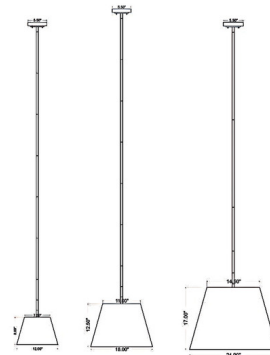

CLICK TO VIEW PRODUCT

Notes: