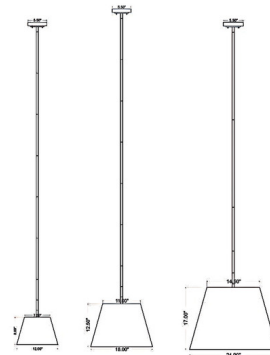

Description

The Lilly Pendant brings a clean, industrial look to your interior space. The smooth, steel empire shade is lined in white to cast warm shadows of light across your room.

Specifications

COLOR N/A
BODY FINISH Modern Gold
WATTAGE 17W
DIMMER Standard 120V
DIMENSIONS 12"W x 8"H
BULB NOT INCLUDED 1 x A19/Medium (E26)/17W/120V LED
COUNTRY OF ORIGIN India

Technical Information

PRODUCT DIMENSIONS Downloads: One 3", One 6", and Six 12" Included

Shown in modern gold

CLICK TO VIEW PRODUCT

Notes: