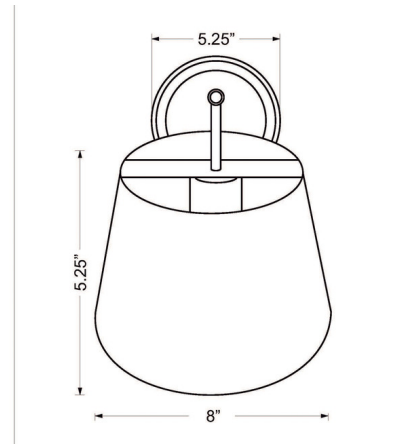

Lightology

lightology.com
866-954-4489
04-25-26

Project: _____

Company: _____

Location: _____ Fixture Type: _____

SPEC #: **ZLT1297910**

Approved On: _____ Approved By: _____

Lilly Wall Sconce By Z-Lite

Description

The Lilly Wall Sconce brings a clean, industrial look to your interior space. The smooth, steel empire shade is lined in white to cast warm shadows of light across your room.

Shown in rubbed brass

Specifications

COLOR	N/A
BODY FINISH	Rubbed Brass
WATTAGE	17W
DIMMER	Standard 120V
DIMENSIONS	8"W x 8.5"H x 9"D
BULB NOT INCLUDED	1 x A19/Medium (E26)/17W/120V LED
COUNTRY OF ORIGIN	India

CLICK TO VIEW PRODUCT