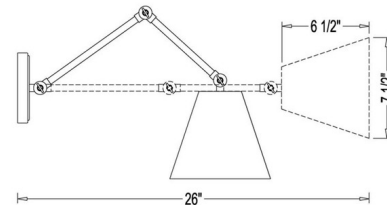

### Specifications

COLOR . . . . . N/A  
BODY FINISH . . . . . Brushed Nickel  
WATTAGE . . . . . 27W  
DIMMER . . . . . Standard 120V  
DIMENSIONS . . . . . 7.5"W x 7.5"H x 26"D  
BULB NOT INCLUDED . . . . . 1 x A19/Medium (E26)/27W/120V LED  
COUNTRY OF ORIGIN . . . . . China

### Technical Information

PRODUCT DIMENSIONS . . . . . Cord Covers: One 6" and Two 12" Included

Notes:

Shown in brushed nickel

CLICK TO VIEW PRODUCT