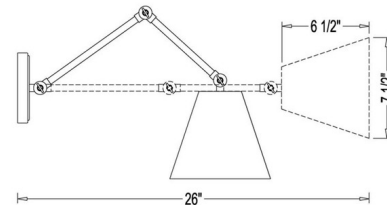

Specifications

COLOR N/A
BODY FINISH Brushed Nickel
WATTAGE 27W
DIMMER Standard 120V
DIMENSIONS 7.5"W x 7.5"H x 26"D
BULB NOT INCLUDED 1 x A19/Medium (E26)/27W/120V LED
COUNTRY OF ORIGIN China

Technical Information

PRODUCT DIMENSIONS Cord Covers: One 6" and Two 12" Included

Notes:

Shown in brushed nickel

CLICK TO VIEW PRODUCT