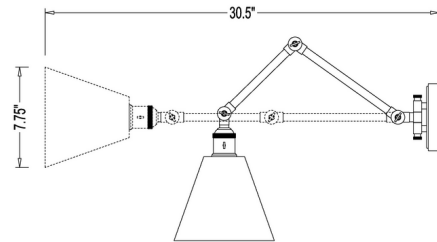

Description

Equal parts glam and industrial, Gayson Glass Shade Wall Sconce offers a versatile look that will complement a variety of decor styles. The conical glass shade is supported by a segmented arm with locking joints, which can be easily raised and lowered to aim the light. On/off switch on socket.

Shown in brushed nickel / clear

Specifications

| | |
|-------------------|---|
| COLOR | Clear |
| BODY FINISH | Brushed Nickel |
| WATTAGE | 17W |
| DIMMER | Standard 120V |
| DIMENSIONS | 7.75"W x 7.75"H x 30.5"D |
| BULB NOT INCLUDED | 1 x Edison ST-Shape/Medium (E26)/17W/120V LED |
| COUNTRY OF ORIGIN | China |