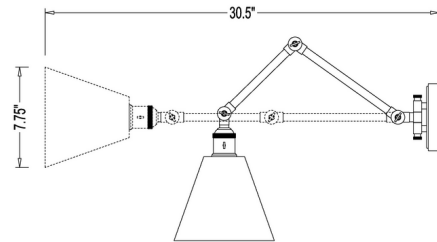

Description

Equal parts glam and industrial, Gayson Glass Shade Wall Sconce offers a versatile look that will complement a variety of decor styles. The conical glass shade is supported by a segmented arm with locking joints, which can be easily raised and lowered to aim the light. On/off switch on socket.

Shown in brushed nickel / clear

Specifications

COLOR	Clear
BODY FINISH	Brushed Nickel
WATTAGE	17W
DIMMER	Standard 120V
DIMENSIONS	7.75"W x 7.75"H x 30.5"D
BULB NOT INCLUDED	1 x Edison ST-Shape/Medium (E26)/17W/120V LED
COUNTRY OF ORIGIN	China