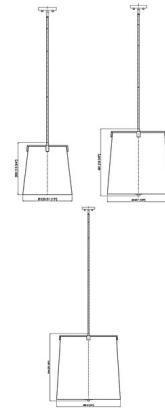

### Description

The Weston Pendant brings a modern look to your interior space. The smooth frame grips the fabric shade that filters a warm glow of light across your area.

### Specifications

COLOR . . . . . Creme Fabric  
BODY FINISH . . . . . Matte Black  
WATTAGE . . . . . 51W  
DIMMER . . . . . Standard 120V  
DIMENSIONS . . . . . 13"W x 13.75"H  
BULB NOT INCLUDED . . . . . 3 x B10/Candelabra (E12)/17W/120V LED  
COUNTRY OF ORIGIN . . . . . China

### Technical Information

PRODUCT DIMENSIONS . . . . . Downloads: One 3", One 6", and Six 12" Included

Shown in matte black / creme fabric

CLICK TO VIEW PRODUCT

Notes: