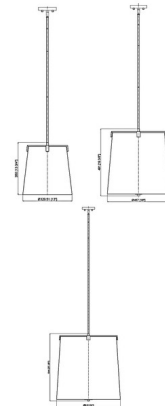

Lightology

lightology.com
866-954-4489
06-04-26

Project: _____

Company: _____

Location: _____ Fixture Type: _____

SPEC #: **ZLT1297937**

Approved On: _____ Approved By: _____

Weston Pendant By Z-Lite

Description

The Weston Pendant brings a modern look to your interior space. The smooth frame grips the fabric shade that filters a warm glow of light across your area.

Specifications

COLOR Creme Fabric
BODY FINISH Matte Black
WATTAGE 51W
DIMMER Standard 120V
DIMENSIONS 13"W x 13.75"H
BULB NOT INCLUDED 3 x B10/Candelabra (E12)/17W/120V LED
COUNTRY OF ORIGIN China

Technical Information

PRODUCT DIMENSIONS Downloads: One 3", One 6", and Six 12" Included

Shown in matte black / creme fabric

CLICK TO VIEW PRODUCT

Notes: