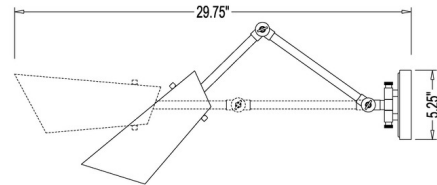

Shown in modern gold / opal

Specifications

COLOR	Opal
BODY FINISH	Modern Gold
WATTAGE	27W
DIMMER	Standard 120V
DIMENSIONS	5.25"W x 5.25"H x 29.75"D
BULB NOT INCLUDED	1 x A19/Medium (E26)/27W/120V LED
COUNTRY OF ORIGIN	China

Technical Information

PRODUCT DIMENSIONS	Cord: 96"
--------------------	-----------

CLICK TO VIEW PRODUCT

Notes: