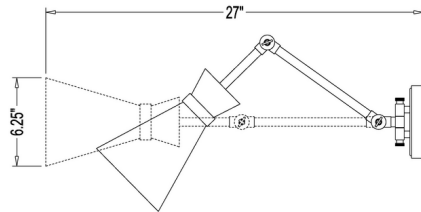

### Specifications

COLOR	N/A
BODY FINISH	Matte Black / Modern Gold
WATTAGE	17W
DIMMER	Standard 120V
DIMENSIONS	6.25"W x 6.25"H x 27"D
BULB NOT INCLUDED	1 x A19/Medium (E26)/17W/120V LED
COUNTRY OF ORIGIN	China