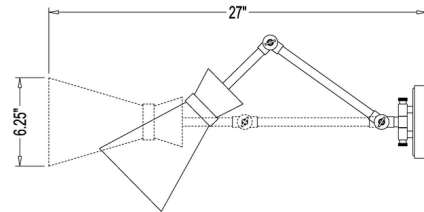

### Specifications

COLOR	N/A
BODY FINISH	Matte Black / Modern Gold
WATTAGE	17W
DIMMER	Standard 120V
DIMENSIONS	6.25"W x 6.25"H x 27"D
BULB NOT INCLUDED	1 x A19/Medium (E26)/17W/120V LED
COUNTRY OF ORIGIN	China