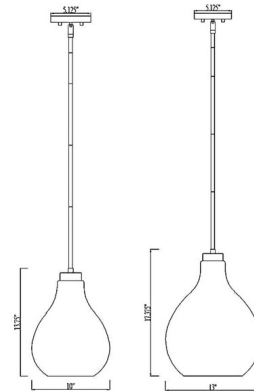

### Specifications

COLOR . . . . . Clear  
BODY FINISH . . . . . Matte Black  
WATTAGE . . . . . 27W  
DIMMER . . . . . Standard 120V  
DIMENSIONS . . . . . 10"W x 13.75"H  
BULB NOT INCLUDED . . . . . 1 x A19/Medium (E26)/27W/120V LED  
COUNTRY OF ORIGIN . . . . . China

### Technical Information

PRODUCT DIMENSIONS . . . . . Downloads: One 3", One 6", and Six 12" Included

Shown in matte black / clear

CLICK TO VIEW PRODUCT

Notes: