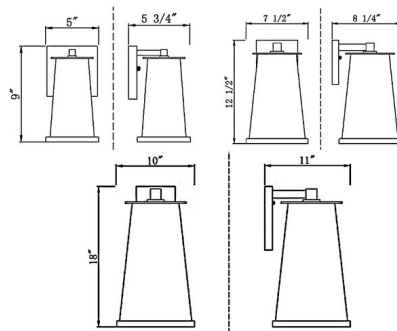

### Specifications

COLOR	Clear Seedy
BODY FINISH	Sand Black
WATTAGE	17W
DIMMER	Standard 120V
DIMENSIONS	5"W x 9"H x 5.75"D
BULB NOT INCLUDED	1 x T10/Medium (E26)/17W/120V LED
COUNTRY OF ORIGIN	China

CLICK TO VIEW PRODUCT