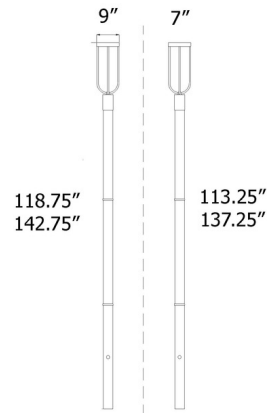

Specifications

COLOR	N/A
BODY FINISH	Black
WATTAGE	12W
DIMMER	Low Voltage Electronic
DIMENSIONS	7"W x 113.25"H
INTEGRATED LED MODULE	1 x LED/12W/120V LED
COUNTRY OF ORIGIN	China

Technical Information

COLOR RENDERING	90 CRI
LAMP COLOR	CCT Select
LUMENS/WATT	50.00
LUMINOUS FLUX	600 lumens

Shown in black

CLICK TO VIEW PRODUCT

Notes: