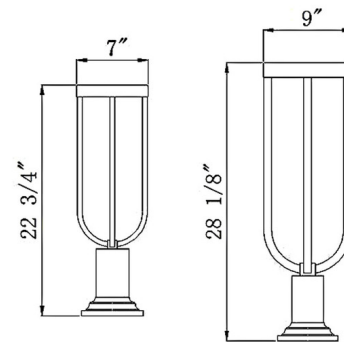

CLICK TO VIEW PRODUCT

Notes: