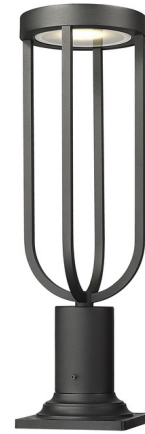

Lightology

lightology.com
866-954-4489
04-26-26

Project: _____

Company: _____

Location: _____ Fixture Type: _____

SPEC #: **ZLT1297979**

Approved On: _____ Approved By: _____

Leland Outdoor Square Pier Light By Z-Lite

Description

The Leland Outdoor Color-Select Square Pier Light adds a minimalist charm to your exterior space. The open, teardrop case design casts warm shadows of light across your area. Note: Built in color temperature adjustability. Switch from 2700K/3000K/3500K/4000K/5000K.

Specifications

COLOR . . . . . N/A
BODY FINISH . . . . . Black
WATTAGE 12W
DIMMER . . . . . Low Voltage Electronic
DIMENSIONS . . . . . 7"W x 22.75"H
INTEGRATED LED MODULE . . . . . 1 x LED/12W/120V LED
COUNTRY OF ORIGIN . . . . . China

Technical Information

COLOR RENDERING . . . . . 90 CRI
LAMP COLOR . . . . . CCT Select
LUMENS/WATT 50.00
LUMINOUS FLUX . . . . . 600 lumens

Shown in black