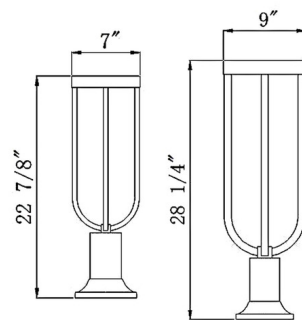

### Description

The Leland Outdoor Color-Select Round Pier Light adds a minimalist charm to your exterior space. The open, teardrop case design casts warm shadows of light across your area. Note: Built in color temperature adjustability. Switch from 2700K/3000K/3500K/4000K/5000K.

### Specifications

COLOR	N/A
BODY FINISH	Black
WATTAGE	12W
DIMMER	Low Voltage Electronic
DIMENSIONS	7"W x 22.875"H
INTEGRATED LED MODULE	1 x LED/12W/120V LED
COUNTRY OF ORIGIN	China

### Technical Information

COLOR RENDERING	90 CRI
LAMP COLOR	CCT Select
LUMENS/WATT	50.00
LUMINOUS FLUX	600 lumens

Shown in black

CLICK TO VIEW PRODUCT

Notes: