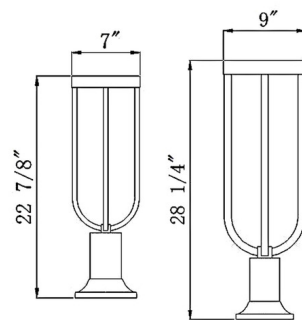

Description

The Leland Outdoor Color-Select Round Pier Light adds a minimalist charm to your exterior space. The open, teardrop case design casts warm shadows of light across your area. Note: Built in color temperature adjustability. Switch from 2700K/3000K/3500K/4000K/5000K.

Specifications

COLOR N/A
BODY FINISH Black
WATTAGE 12W
DIMMER Low Voltage Electronic
DIMENSIONS 7"W x 22.875"H
INTEGRATED LED MODULE 1 x LED/12W/120V LED
COUNTRY OF ORIGIN China

Technical Information

COLOR RENDERING 90 CRI
LAMP COLOR CCT Select
LUMENS/WATT 50.00
LUMINOUS FLUX 600 lumens

Shown in black

CLICK TO VIEW PRODUCT

Notes: