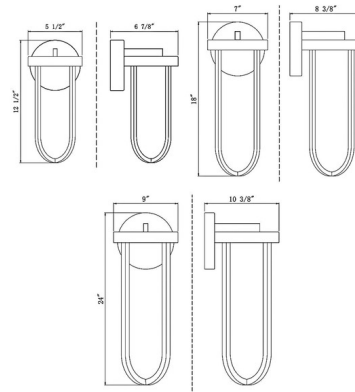

### Specifications

COLOR	N/A
BODY FINISH	Black
WATTAGE	9.5W
DIMMER	Low Voltage Electronic
DIMENSIONS	5.5"W x 12.5"H x 6.875"D
INTEGRATED LED MODULE	1 x LED/9.5W/120V LED
COUNTRY OF ORIGIN	China