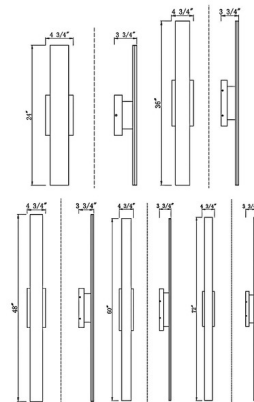

### Specifications

COLOR . . . . . White  
 BODY FINISH . . . . . Sand Black  
 WATTAGE . . . . . 24W  
 DIMMER . . . . . Low Voltage Electronic  
 DIMENSIONS . . . . . 4.75"W x 24"H x 3.75"D  
 INTEGRATED LED MODULE . . . . . 2 x LED/12W/120V LED  
 COUNTRY OF ORIGIN . . . . . China

### Technical Information

COLOR RENDERING . . . . . 90 CRI  
 LAMP COLOR . . . . . CCT Select  
 LUMENS/WATT . . . . . 104.17  
 LUMINOUS FLUX . . . . . 1250 lumens

Shown in sand black / white

CLICK TO VIEW PRODUCT