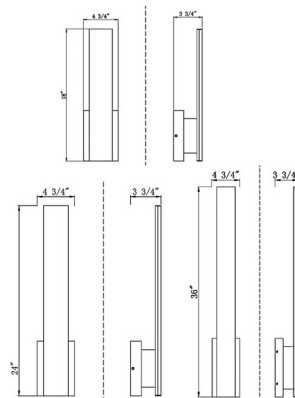

Shown in sand black / white

CLICK TO VIEW PRODUCT

Notes: