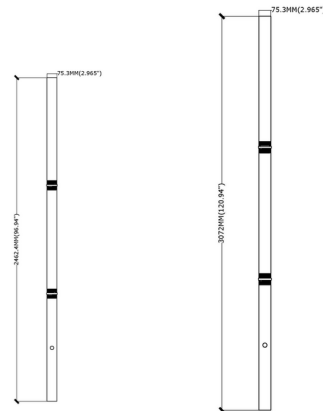

Description

This outdoor post is perfect for enhancing the ambiance and curb appeal of a home by providing a perch for post-mounted lights. The sleek cylindrical post offers a minimalist modern expression that will support most post lights with a 3 inch fitter. Designed to mounted into a concrete slab below ground. Includes post only, light fixture sold separately.

Specifications

COLOR	N/A
BODY FINISH	Black
WATTAGE	N/A
DIMMER	N/A
DIMENSIONS	3"W x 97"H
BULB	N/A
COUNTRY OF ORIGIN	China

Shown in black

CLICK TO VIEW PRODUCT

Notes: