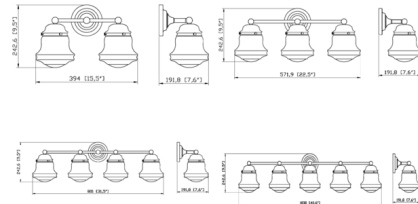

### Specifications

COLOR	Matte Opal
BODY FINISH	Luxe Gold
WATTAGE	18W
DIMMER	Standard 120V
DIMENSIONS	15.5"W x 9.5"H x 7.5"D
BULB NOT INCLUDED	2 x A19/Medium (E26)/9W/120V LED
COUNTRY OF ORIGIN	China

CLICK TO VIEW PRODUCT