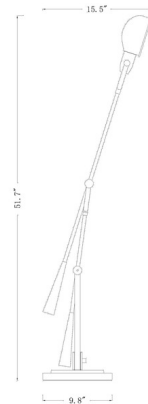

Lightology

lightology.com
866-954-4489
04-24-26

Project: _____

Company: _____

Location: _____ Fixture Type: _____

SPEC #: **ZLT1298022**

Approved On: _____ Approved By: _____

Grammercy Park Table Lamp By Z-Lite

Description

The Grammercy Park Table Lamp brings both simplicity and versatility to your interior space. Multiple adjustment points add warm shadows of light exactly where you need it. Dimmer switch is located on the stem.

Shown in matte black

Specifications

COLOR	N/A
BODY FINISH	Matte Black
WATTAGE	27W
DIMMER	Included
DIMENSIONS	15.5"W x 51.7"H x 37.75"D
BULB NOT INCLUDED	1 x A19/Medium (E26)/27W/120V LED
COUNTRY OF ORIGIN	China

Technical Information

PRODUCT DIMENSIONS	Cord: 96"
--------------------	-----------

CLICK TO VIEW PRODUCT

Notes: