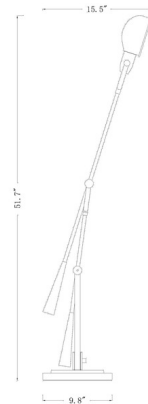

Lightology

lightology.com
866-954-4489
07-10-26

Project: _____

Company: _____

Location: _____ Fixture Type: _____

SPEC #: **ZLT1298022**

Approved On: _____ Approved By: _____

Grammercy Park Table Lamp By Z-Lite

Description

The Grammercy Park Table Lamp brings both simplicity and versatility to your interior space. Multiple adjustment points add warm shadows of light exactly where you need it. Dimmer switch is located on the stem.

Shown in matte black

Specifications

COLOR	N/A
BODY FINISH	Matte Black
WATTAGE	27W
DIMMER	Included
DIMENSIONS	15.5"W x 51.7"H x 37.75"D
BULB NOT INCLUDED	1 x A19/Medium (E26)/27W/120V LED
COUNTRY OF ORIGIN	China

Technical Information

PRODUCT DIMENSIONS	Cord: 96"
--------------------	-----------

CLICK TO VIEW PRODUCT

Notes: