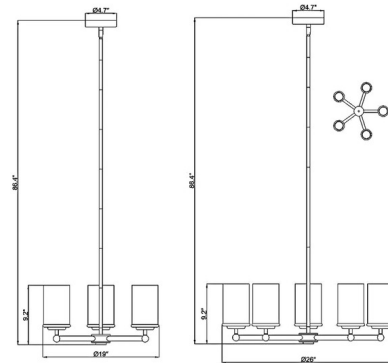

Shown in luxe gold / clear

Specifications

COLOR Clear
BODY FINISH Luxe Gold
WATTAGE 27W
DIMMER Standard 120V
DIMENSIONS 19\"/>

Technical Information

PRODUCT DIMENSIONS Downloads: One 3\", One 6\", Two 12\", and Two 24\"/>