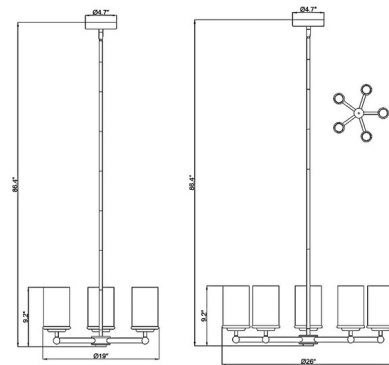

Shown in luxe gold / clear

Specifications

COLOR Clear
BODY FINISH Luxe Gold
WATTAGE 27W
DIMMER Standard 120V
DIMENSIONS 19\"/>

Technical Information

PRODUCT DIMENSIONS Downloads: One 3\", One 6\", Two 12\", and Two 24\"/>