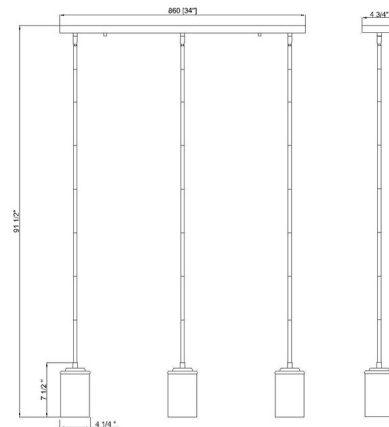

Specifications

COLOR	Clear
BODY FINISH	Luxe Gold
WATTAGE	27W
DIMMER	Standard 120V
DIMENSIONS	34"L x 4.75"W x 7.5"H
BULB NOT INCLUDED	3 x Edison ST-Shape/Medium (E26)/9W/120V LED
COUNTRY OF ORIGIN	China

Technical Information

PRODUCT DIMENSIONS Downloads: Three 3", Three 6", Six 12", and Six 24" Included

Shown in luxe gold / clear

CLICK TO VIEW PRODUCT

Notes: