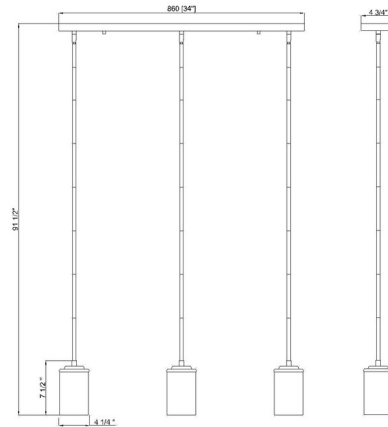

### Specifications

COLOR . . . . . Clear  
BODY FINISH . . . . . Luxe Gold  
WATTAGE . . . . . 27W  
DIMMER . . . . . Standard 120V  
DIMENSIONS . . . . . 34"L x 4.75"W x 7.5"H  
BULB NOT INCLUDED . . . . . 3 x Edison ST-Shape/Medium (E26)/9W/120V LED  
COUNTRY OF ORIGIN . . . . . China

### Technical Information

PRODUCT DIMENSIONS Downloads: Three 3", Three 6", Six 12", and Six 24" Included

Shown in luxe gold / clear

CLICK TO VIEW PRODUCT

Notes: