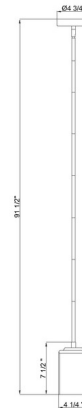

By Z-Lite

Description

The Thayer Mini Pendant brings a charming, industrial vibe to your interior space. The smooth steel frame is complemented by a timeless glass cylinder that casts warm shadows of light across your room.

Specifications

COLOR Clear
BODY FINISH Matte Black
WATTAGE 9W
DIMMER Standard 120V
DIMENSIONS 4.75"W x 7.5"H
BULB NOT INCLUDED 1 x Edison ST-Shape/Medium (E26)/9W/120V LED
COUNTRY OF ORIGIN China

Technical Information

PRODUCT DIMENSIONS Downloads: One 3", One 6", and Six 12" Included

Shown in matte black / clear

CLICK TO VIEW PRODUCT

Notes: