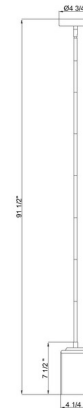

Description

The Thayer Mini Pendant brings a charming, industrial vibe to your interior space. The smooth steel frame is complemented by a timeless glass cylinder that casts warm shadows of light across your room.

Specifications

COLOR	Clear
BODY FINISH	Matte Black
WATTAGE	9W
DIMMER	Standard 120V
DIMENSIONS	4.75"W x 7.5"H
BULB NOT INCLUDED	1 x Edison ST-Shape/Medium (E26)/9W/120V LED
COUNTRY OF ORIGIN	China

Technical Information

PRODUCT DIMENSIONS Downloads: One 3", One 6", and Six 12" Included

Shown in matte black / clear

CLICK TO VIEW PRODUCT

Notes: