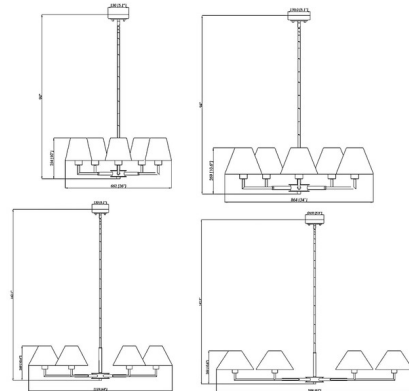

By Z-Lite

Description

The Leila Chandelier brings a chic simplicity to your interior space. The smooth steel frame is topped with linen empire shades, casting warm shadows of light across your room.

Shown in luxe gold / white linen

Specifications

COLOR White Linen
BODY FINISH Luxe Gold
WATTAGE 45W
DIMMER Standard 120V
DIMENSIONS 26"W x 10"H
BULB NOT INCLUDED 5 x A19/Medium (E26)/9W/120V LED
COUNTRY OF ORIGIN China

Technical Information

PRODUCT DIMENSIONS Downloads: One 3", One 6", Two 12", and Two 24" Included

CLICK TO VIEW PRODUCT

Notes: