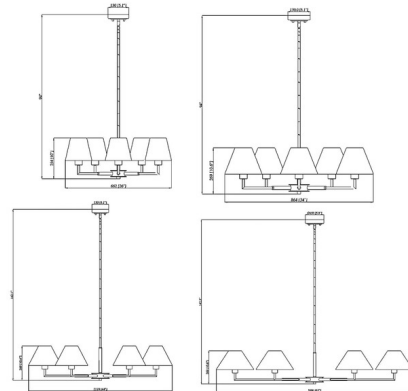

By Z-Lite

Description

The Leila Chandelier brings a chic simplicity to your interior space. The smooth steel frame is topped with linen empire shades, casting warm shadows of light across your room.

Shown in luxe gold / white linen

Specifications

COLOR White Linen
BODY FINISH Luxe Gold
WATTAGE 45W
DIMMER Standard 120V
DIMENSIONS 26"W x 10"H
BULB NOT INCLUDED 5 x A19/Medium (E26)/9W/120V LED
COUNTRY OF ORIGIN China

Technical Information

PRODUCT DIMENSIONS Downloads: One 3", One 6", Two 12", and Two 24" Included

CLICK TO VIEW PRODUCT

Notes: