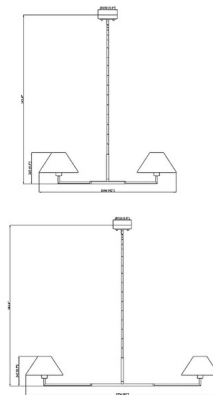

### Description

The Leila Linear Chandelier brings a chic simplicity to your interior space. The smooth steel frame is topped with linen empire shades, casting warm shadows of light across your room.

Shown in matte black / white linen

### Specifications

COLOR . . . . . White Linen  
BODY FINISH . . . . . Matte Black  
WATTAGE . . . . . 18W  
DIMMER . . . . . Standard 120V  
DIMENSIONS . . . . . 42"L x 12"W x 9.5"H  
BULB NOT INCLUDED . . . . . 2 x A19/Medium (E26)/9W/120V LED  
COUNTRY OF ORIGIN . . . . . China

### Technical Information

PRODUCT DIMENSIONS . Downrods: One 3", One 6", Two 12" and Four 24" Included

CLICK TO VIEW PRODUCT

Notes: