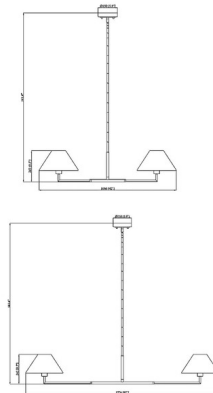

### Specifications

COLOR . . . . . White Linen  
BODY FINISH . . . . . Matte Black  
WATTAGE . . . . . 18W  
DIMMER . . . . . Standard 120V  
DIMENSIONS . . . . . 42"L x 12"W x 9.5"H  
BULB NOT INCLUDED . . . . . 2 x A19/Medium (E26)/9W/120V LED  
COUNTRY OF ORIGIN . . . . . China

### Technical Information

PRODUCT DIMENSIONS . Downrods: One 3", One 6", Two 12" and Four 24" Included

Notes:

Shown in matte black / white linen

CLICK TO VIEW PRODUCT