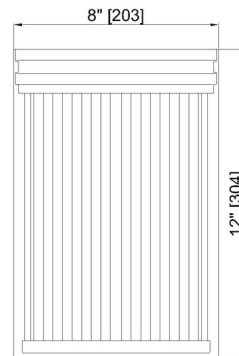

Description

The Carnaby Wall Sconce brings a clean artistic touch to your interior space. The clean steel frame is complemented by architectural ribbed glass that reflects warm shadows of light across your room.

Shown in matte black / clear ribbed

7504-2S

Specifications

COLOR	Clear Ribbed
BODY FINISH	Matte Black
WATTAGE	18W
DIMMER	Standard 120V
DIMENSIONS	8"W x 12"H x 4.75"D
BULB NOT INCLUDED	2 x B10/Candelabra (E12)/9W/120V LED
COUNTRY OF ORIGIN	China