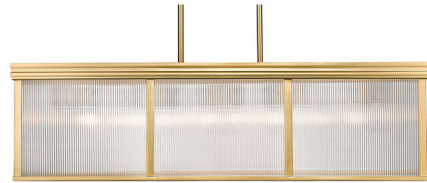

Lightology

lightology.com
866-954-4489
04-25-26

Project: _____

Company: _____

Location: _____ Fixture Type: _____

SPEC #: **ZLT1298083**

Approved On: _____ Approved By: _____

Carnaby Linear Chandelier By Z-Lite

Description

The Carnaby Linear Chandelier brings a clean artistic touch to your interior space. The clean steel frame is complemented by architectural ribbed glass that reflects warm shadows of light across your room.

Specifications

COLOR	Clear Ribbed
BODY FINISH	Modern Gold
WATTAGE	90W
DIMMER	Standard 120V
DIMENSIONS	42.25"L x 12"W x 12"H
BULB NOT INCLUDED	10 x B10/Candelabra (E12)/9W/120V LED
COUNTRY OF ORIGIN	China

Technical Information

PRODUCT DIMENSIONS Downloads: Two 3", Two 6", Four 12", and Eight 24" Included

Shown in modern gold / clear ribbed

CLICK TO VIEW PRODUCT

Notes: