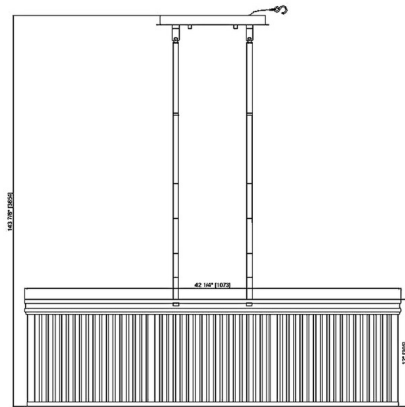

Specifications

COLOR	Clear Ribbed
BODY FINISH	Modern Gold
WATTAGE	90W
DIMMER	Standard 120V
DIMENSIONS	42.25"L x 12"W x 12"H
BULB NOT INCLUDED	10 x B10/Candelabra (E12)/9W/120V LED
COUNTRY OF ORIGIN	China

Technical Information

PRODUCT DIMENSIONS Downloads: Two 3", Two 6", Four 12", and Eight 24" Included

Shown in modern gold / clear ribbed

CLICK TO VIEW PRODUCT

Notes: