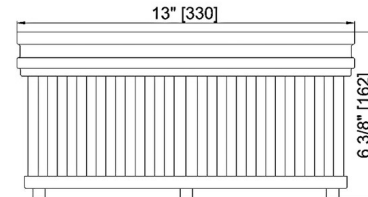

### Specifications

COLOR	Clear Ribbed
BODY FINISH	Matte Black
WATTAGE	18W
DIMMER	Standard 120V
DIMENSIONS	13"W x 6.375"H
BULB NOT INCLUDED	2 x A19/Medium (E26)/9W/120V LED
COUNTRY OF ORIGIN	China

CLICK TO VIEW PRODUCT