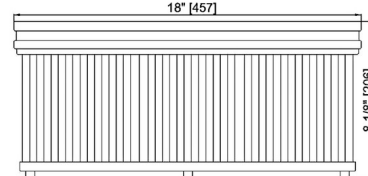

### Specifications

COLOR	Clear Ribbed
BODY FINISH	Matte Black
WATTAGE	18W
DIMMER	Standard 120V
DIMENSIONS	13"W x 6.375"H
BULB NOT INCLUDED	2 x A19/Medium (E26)/9W/120V LED
COUNTRY OF ORIGIN	China

CLICK TO VIEW PRODUCT