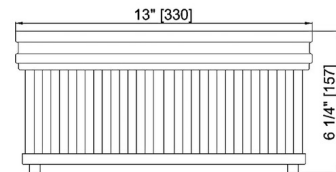

Shown in modern gold / clear ribbed

Specifications

COLOR	Clear Ribbed
BODY FINISH	Modern Gold
WATTAGE	36W
DIMMER	Standard 120V
DIMENSIONS	13"W x 6.25"H
BULB NOT INCLUDED	4 x A19/Medium (E26)/9W/120V LED
COUNTRY OF ORIGIN	China