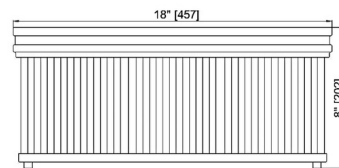

Description

The Carnaby Square Ceiling Flush Light brings a clean artistic touch to your interior space. The clean steel frame is complemented by architectural ribbed glass that reflects warm shadows of light across your room.

Shown in modern gold / clear ribbed

Specifications

COLOR	Clear Ribbed
BODY FINISH	Modern Gold
WATTAGE	36W
DIMMER	Standard 120V
DIMENSIONS	13"W x 6.25"H
BULB NOT INCLUDED	4 x A19/Medium (E26)/9W/120V LED
COUNTRY OF ORIGIN	China